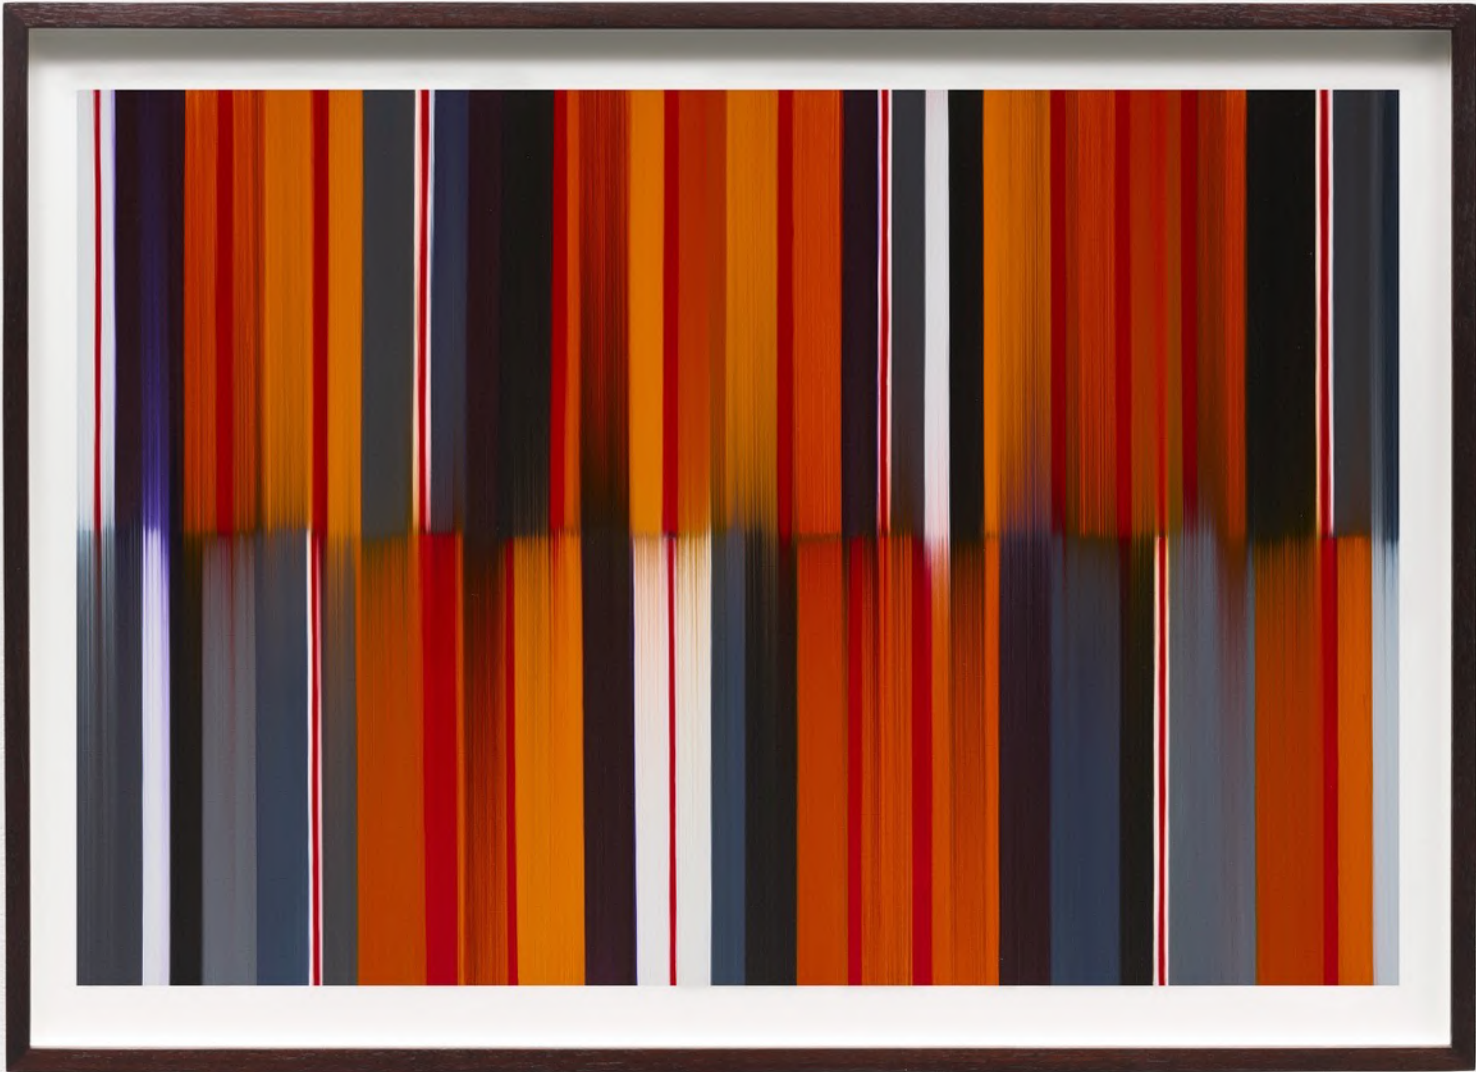

Mark Francis

Dakota Sound 3, 2024

oil on paper, framed

70 x 102.5 x 3.8 cm / 27.6 x 40.4 x 1.5 in framed

Price: €13,700